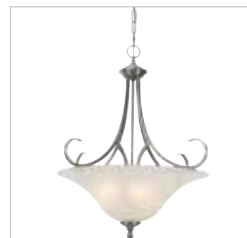

6005-BP3 PW